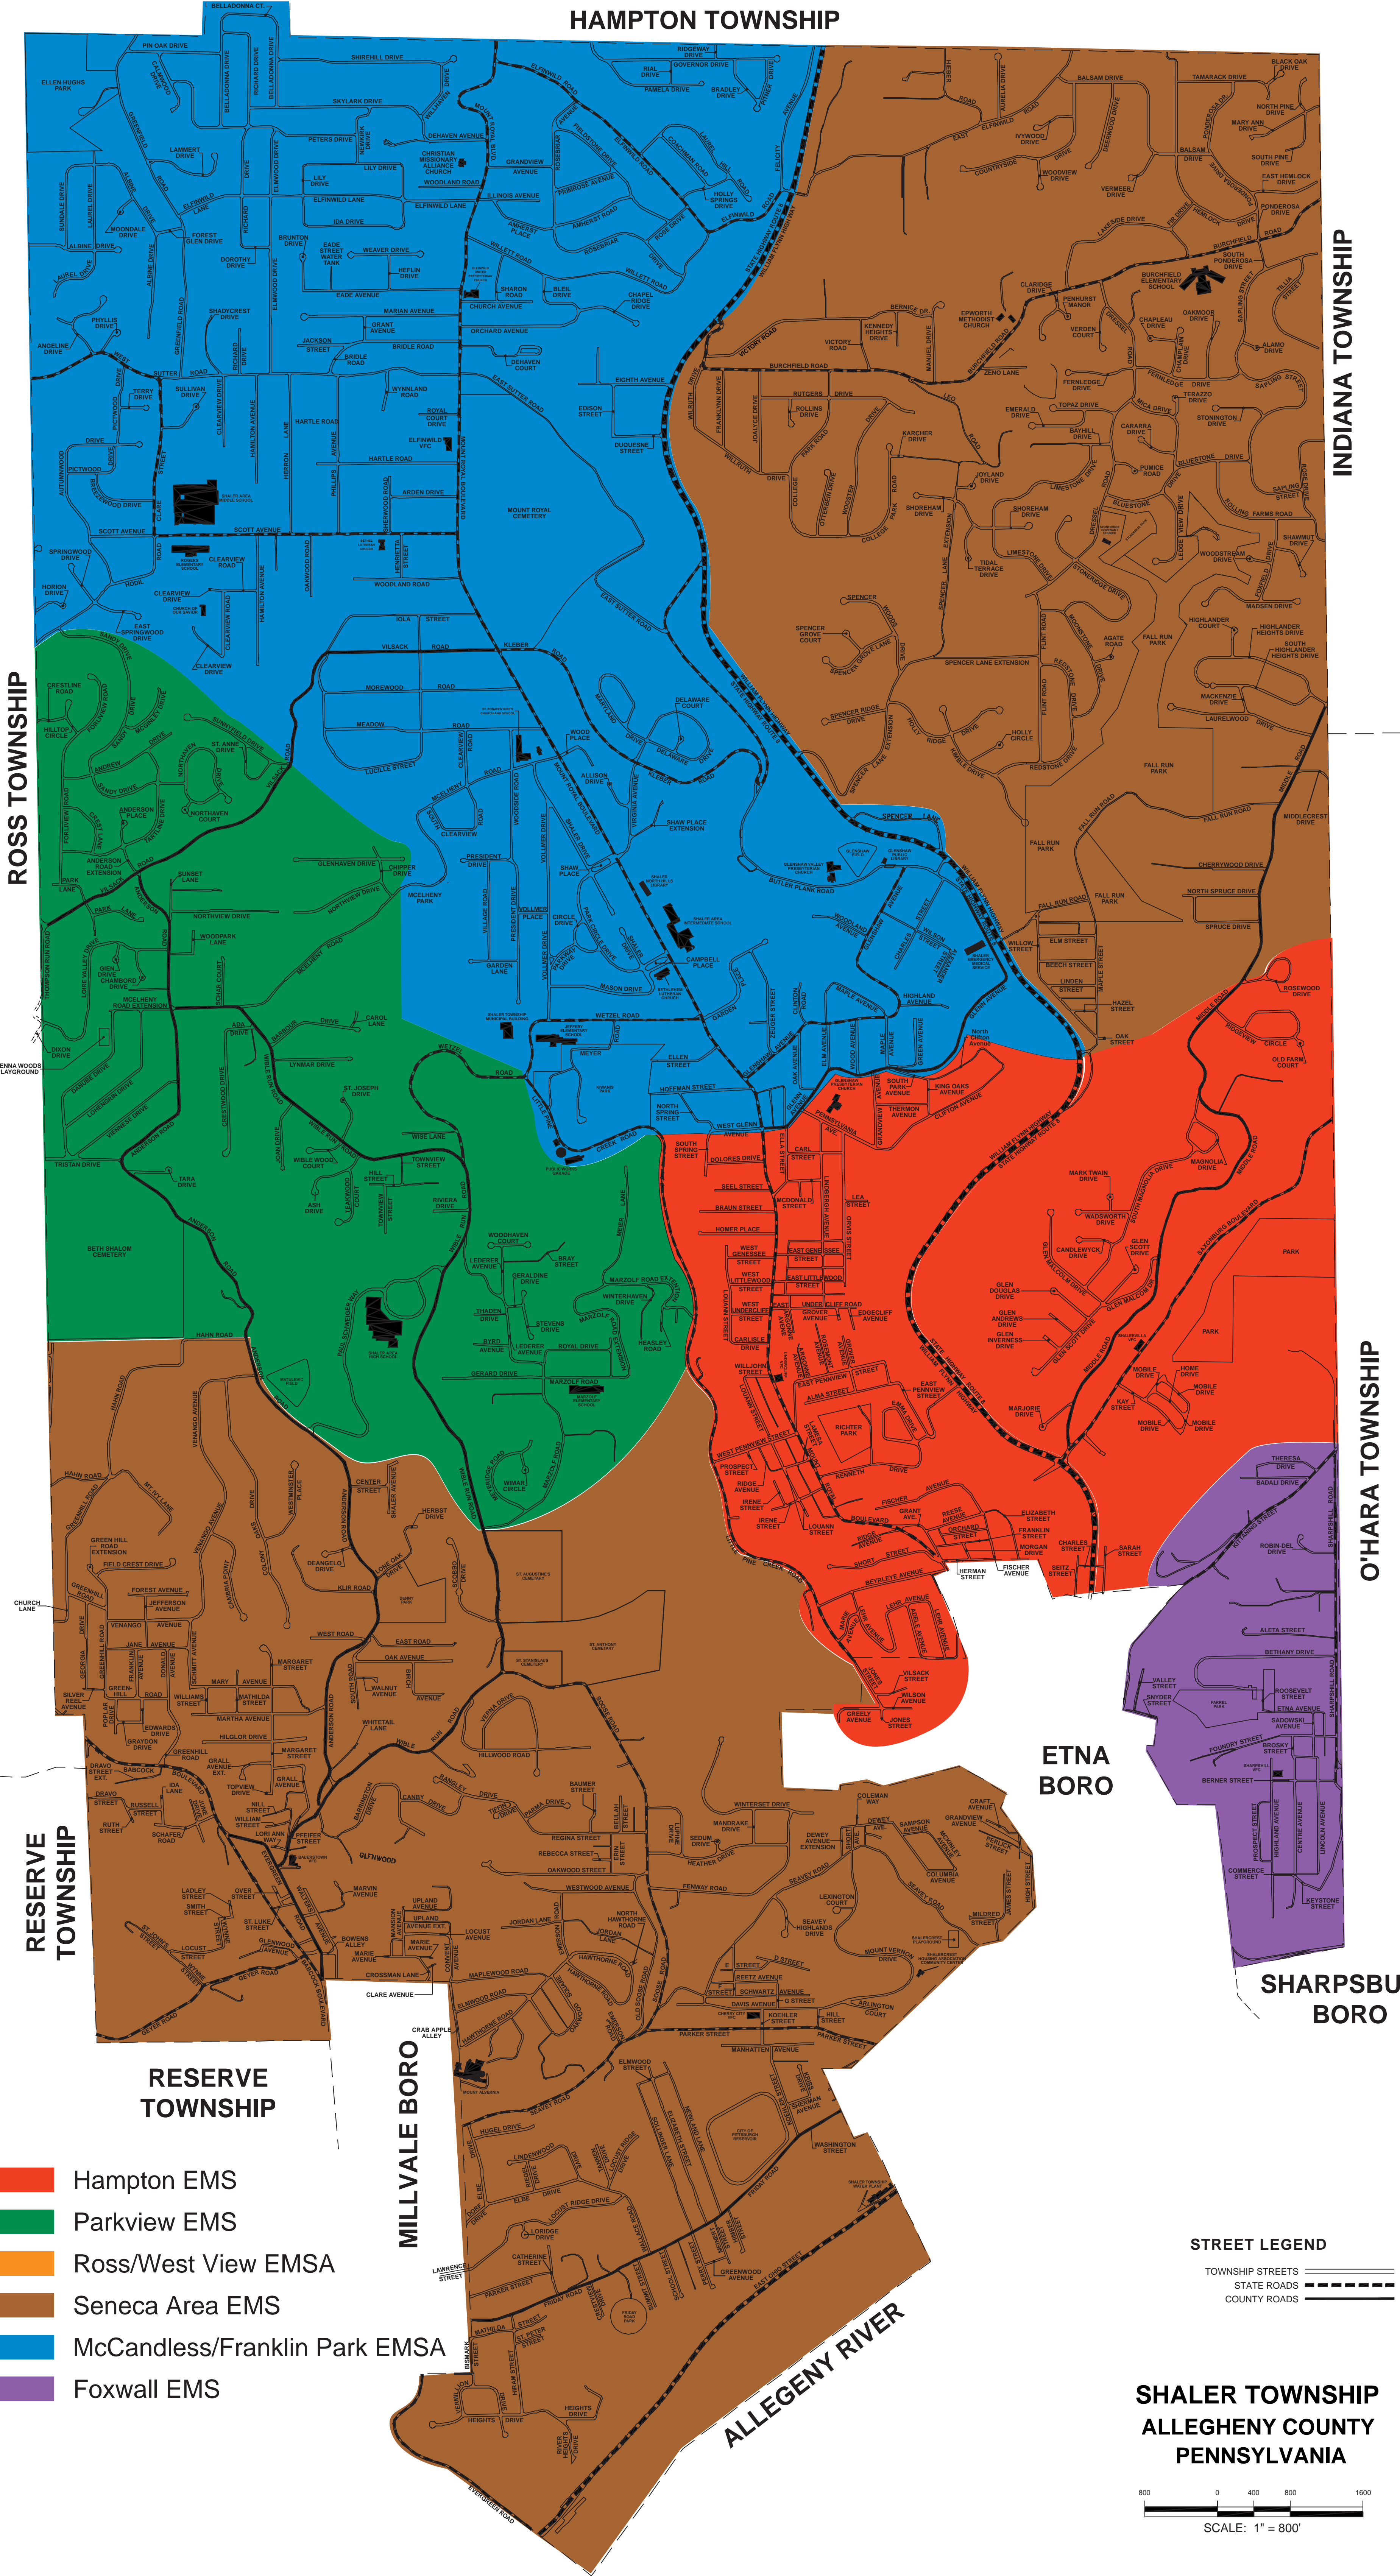

HAMPTON TOWNSHIP

ROSS TOWNSHIP

INDIANA TOWNSHIP

O'HARA TOWNSHIP

ETNA BORO

SHARPSBURG BORO

RESERVE TOWNSHIP

MILLVALE BORO

SHALER TOWNSHIP
ALLEGHENY COUNTY
PENNSYLVANIA

- Hampton EMS
- Parkview EMS
- Ross/West View EMSA
- Seneca Area EMS
- McCandless/Franklin Park EMSA
- Foxwall EMS

STREET LEGEND
TOWNSHIP STREETS
STATE ROADS
COUNTY ROADS

SCALE: 1" = 800'

A B C D E F G H I J