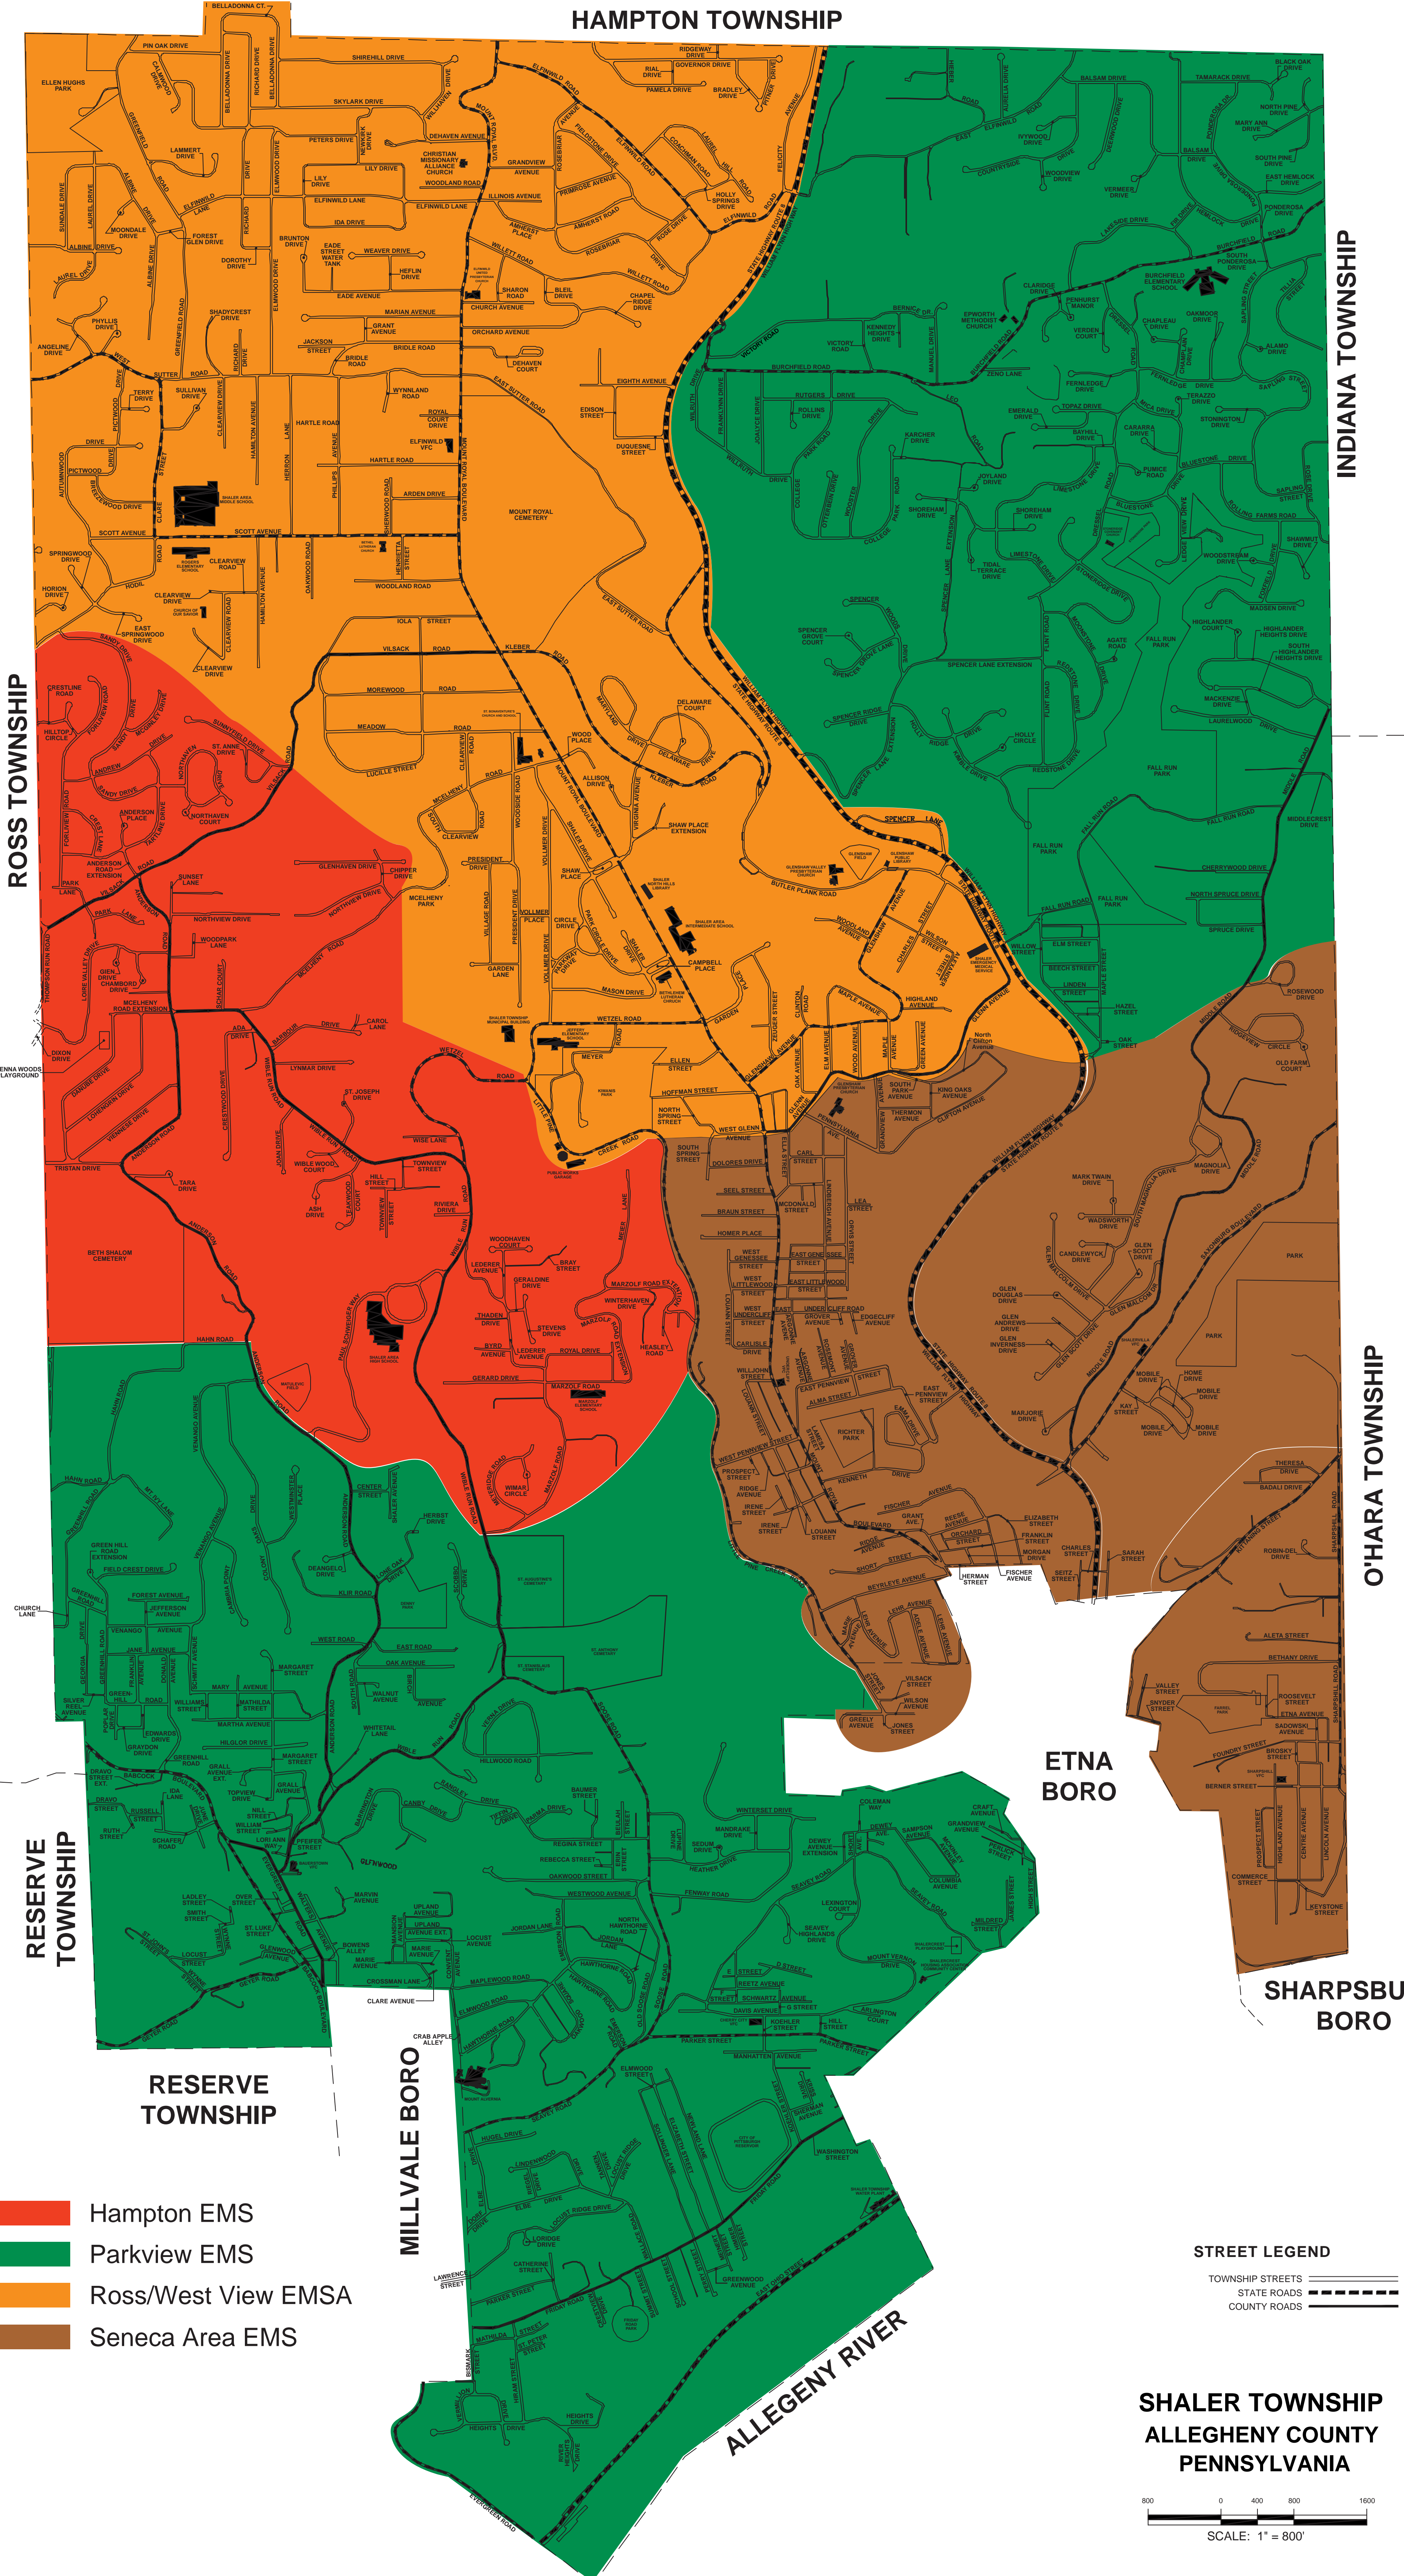

HAMPTON TOWNSHIP

ROSS TOWNSHIP

INDIANA TOWNSHIP

O'HARA TOWNSHIP

ETNA BORO

SHARPSBURG BORO

RESERVE TOWNSHIP

MILLVALE BORO

SHALERS TOWNSHIP
ALLEGHENY COUNTY
PENNSYLVANIA

- Hampton EMS
- Parkview EMS
- Ross/West View EMSA
- Seneca Area EMS

STREET LEGEND
TOWNSHIP STREETS
STATE ROADS
COUNTY ROADS

A B C D E F G H I J