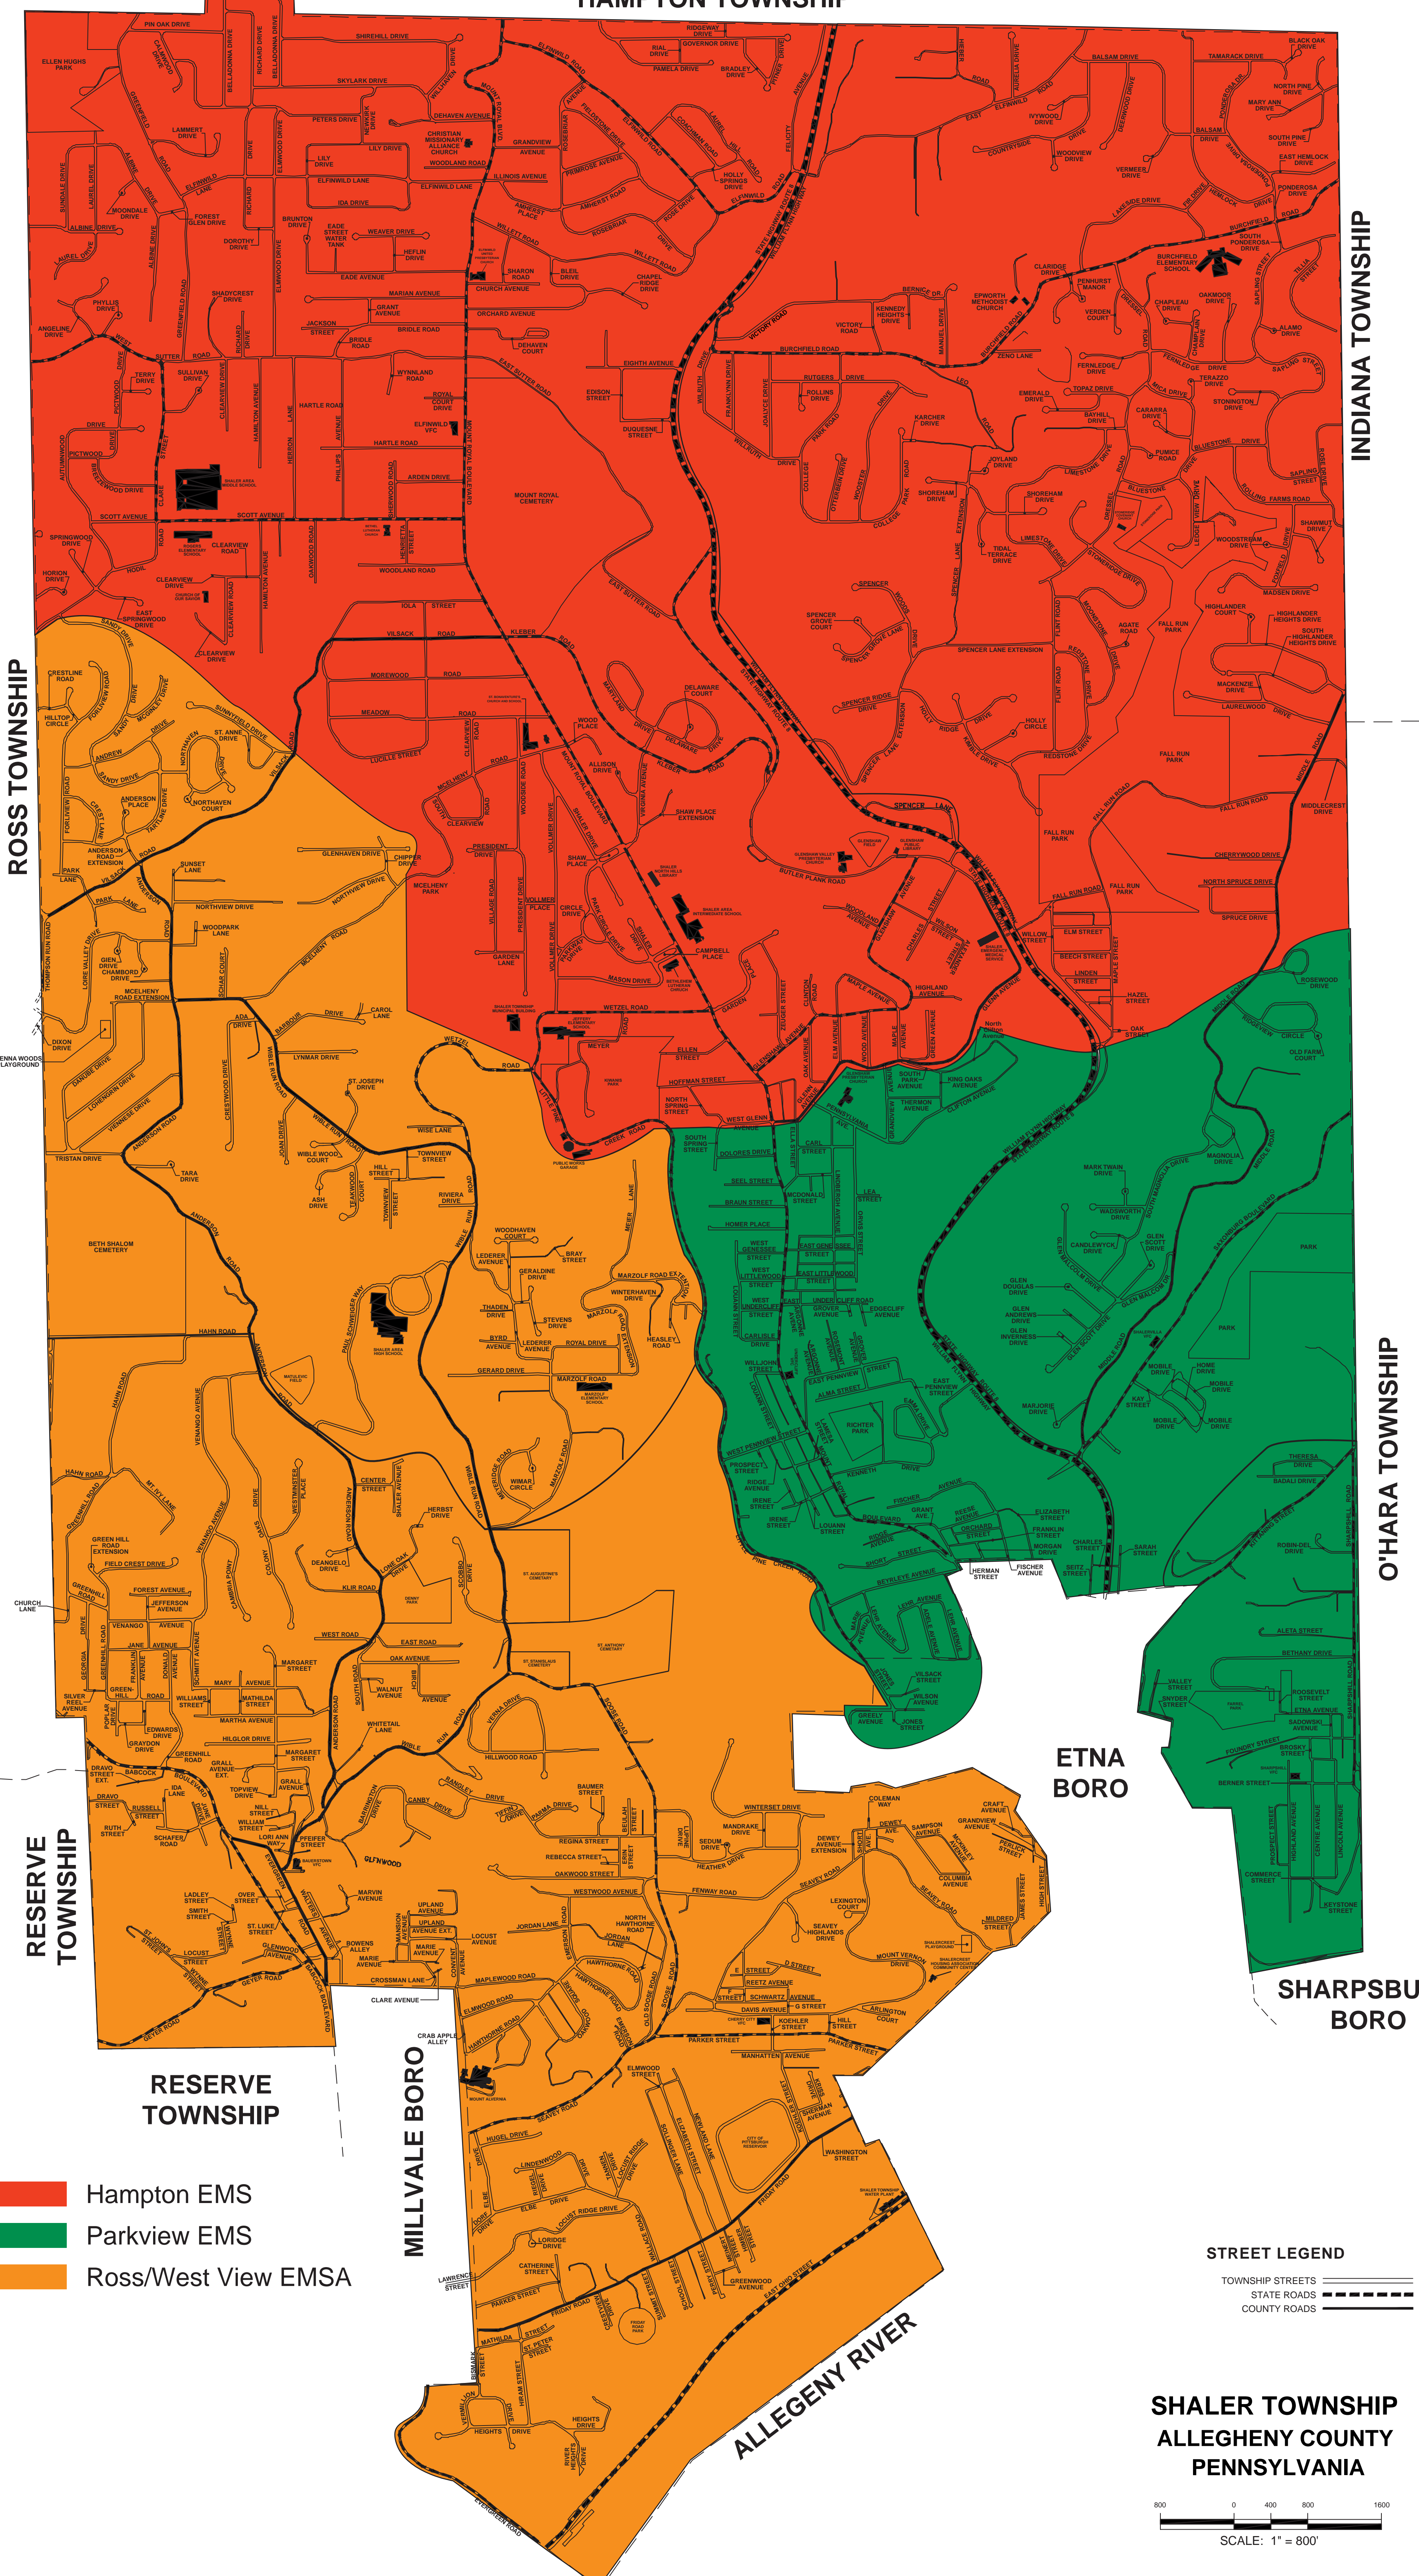

HAMPTON TOWNSHIP

ROSS TOWNSHIP

INDIANA TOWNSHIP

O'HARA TOWNSHIP

ETNA BORO

SHARPSBURG BORO

- Hampton EMS
- Parkview EMS
- Ross/West View EMSA

STREET LEGEND
TOWNSHIP STREETS
STATE ROADS
COUNTY ROADS

SHALER TOWNSHIP
ALLEGHENY COUNTY
PENNSYLVANIA

A B C D E F G H I J

18
17
16
15
14
13
12
11
10
9
8
7
6
5
4
3
2
1

18
17
16
15
14
13
12
11
10
9
8
7
6
5
4
3
2
1